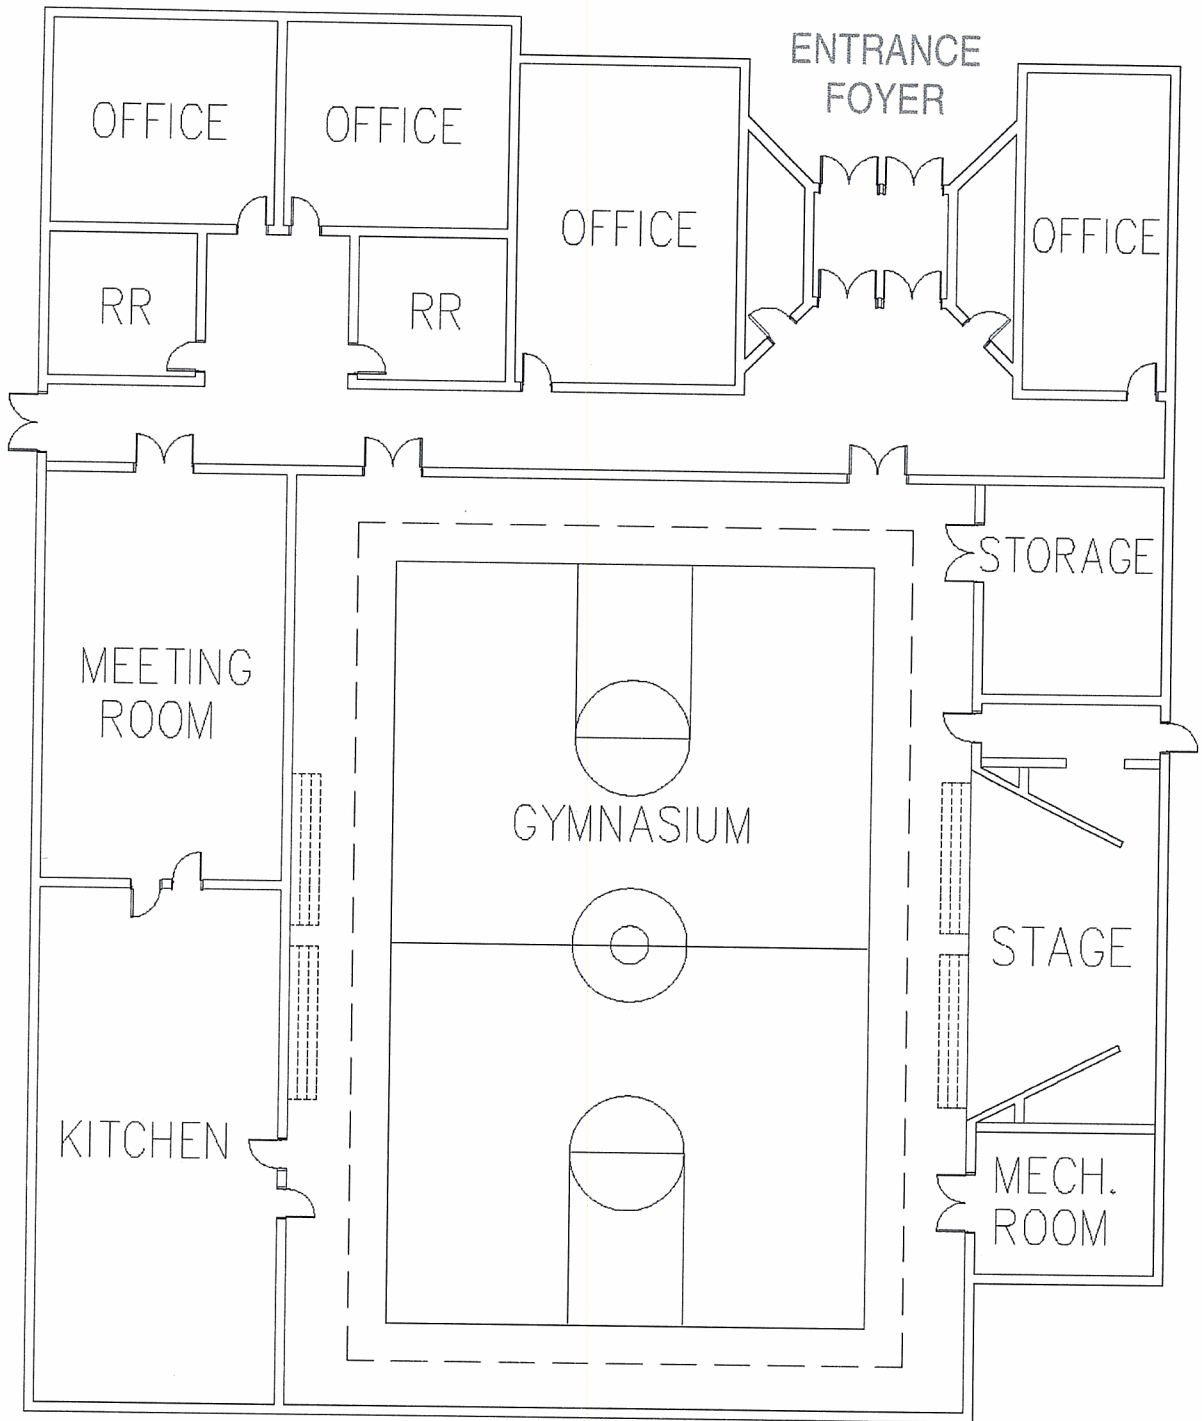

# NEW COTTAGE FLOOR PLAN

CHILDREN'S VILLAGE PROJECT  
TYPICAL NEW COTTAGE (5,500 SF)  
UNITED METHODIST HOME FOR CHILDREN  
MECHANICSBURG, PA

CAMPUS CENTER FLOOR PLAN

CHILDREN'S VILLAGE PROJECT  
CAMPUS CENTER  
UNITED METHODIST HOME FOR CHILDREN  
MECHANICSBURG, PA