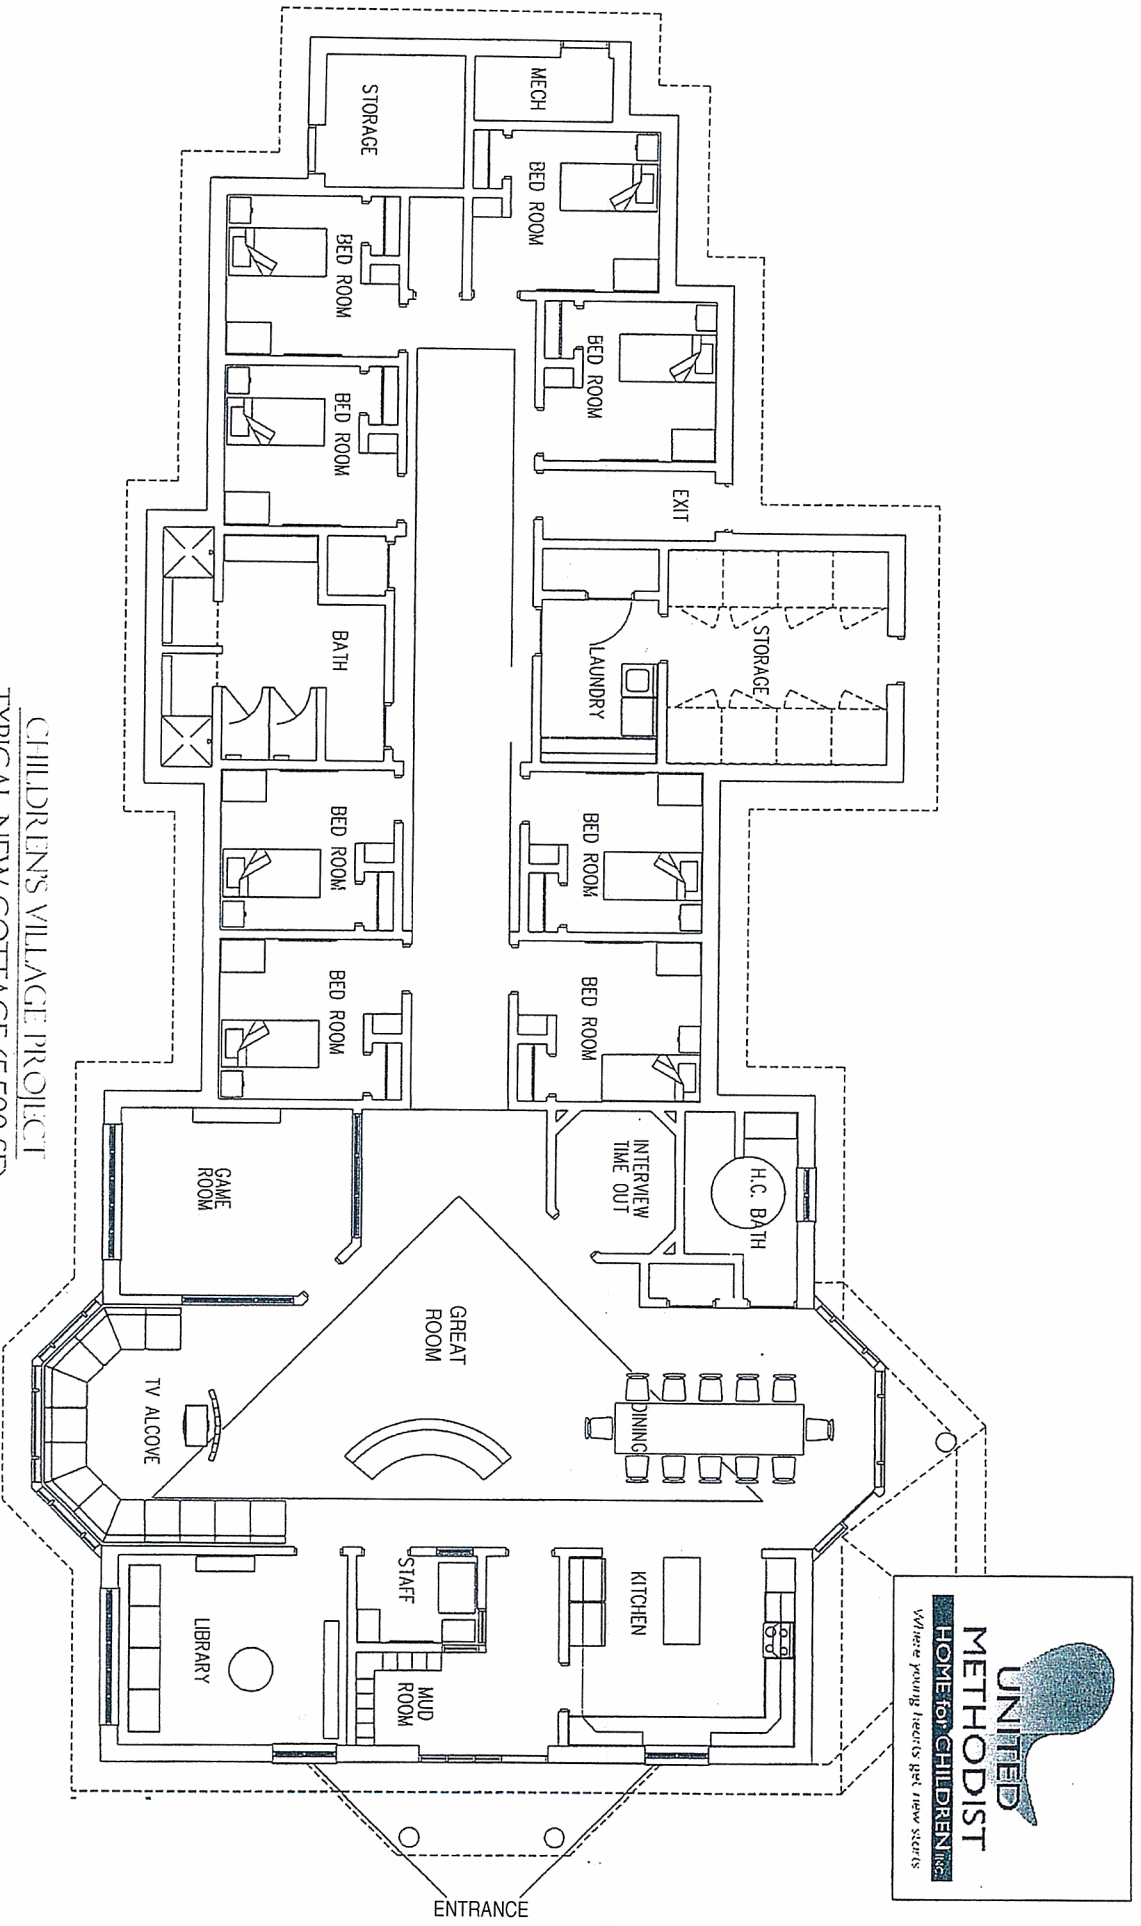

# NEW COTTAGE FLOOR PLAN

CHILDREN'S VILLAGE PROJECT  
TYPICAL NEW COTTAGE (5,500 SF)  
UNITED METHODIST HOME FOR CHILDREN  
MECHANICSBURG, PA

CAMPUS CENTER FLOOR PLAN

CHILDREN'S VILLAGE PROJECT  
CAMPUS CENTER  
UNITED METHODIST HOME FOR CHILDREN  
MECHANICSBURG, PA